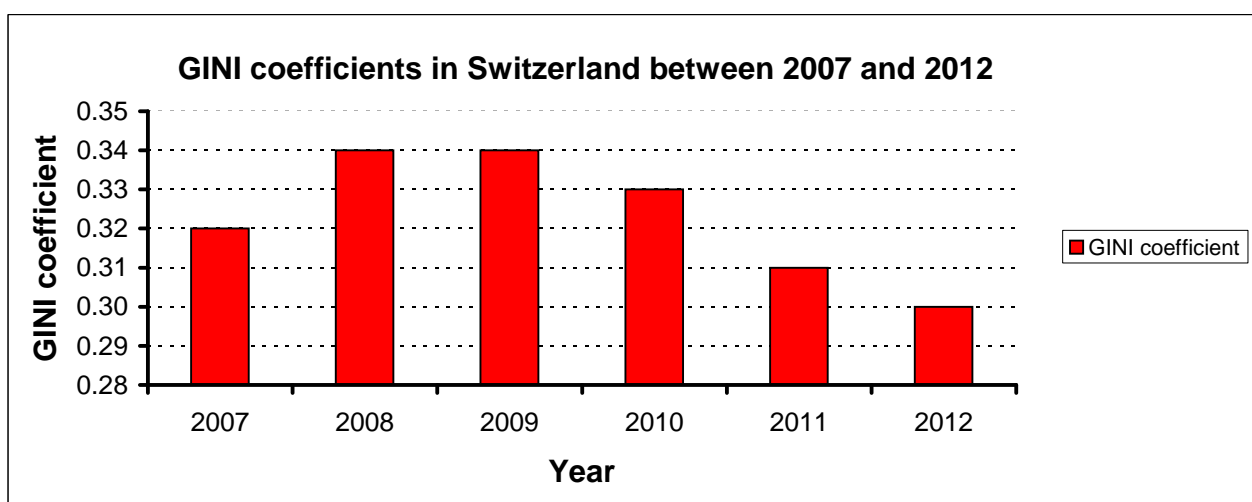

# GINI coefficients in Switzerland from 2007 to 2012

Year	GINI coefficient	
2007	0.32	
2008	0.34	
2009	0.34	
2010	0.33	
2011	0.31	
2012	0.30	est.

**Remarks:**  
 The smaller the GINI coefficient, the more equally incomes are distributed.  
 >>> Values between 0 and 1

Source: Medienmitteilung Verteilungsmonitor Schweiz, BAKBASEL:  
 'Einkommensungleichheit in den letzten Jahren gesunken', Basel, 4.8.2015